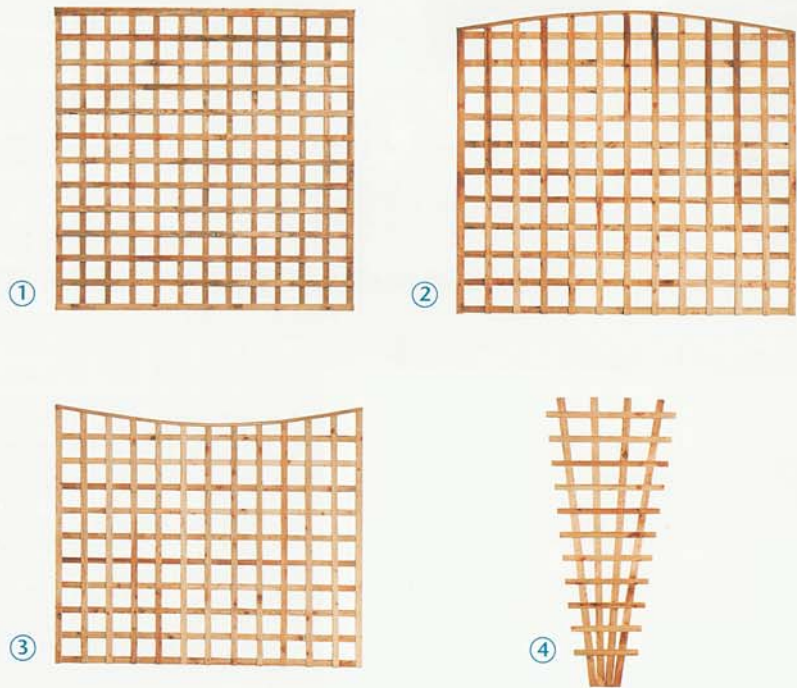

Square Trellis Panels

1. Square Trellis

Available sizes: 6x1, 6x2, 6x3, 6x4, 6x5 and 6x6

2. Convex Trellis

Available sizes: 6x1 and 6x5

3. Concave Trellis

Available sizes: 6x1 and 6x5

4. Fan Trellis

Available sizes: 6'

square trellis & lattice trellis

Lattice Trellis

5. Lattice Corner

Available sizes: 0.45x0.45

6. Square Lattice

Available sizes: 6x1, 6x2, 6x3, 6x4, 6x5 and 6x6

Half Round Trellis

7. Half Round Trellis P/T

Available sizes: 1.8x0.9 and 1.8x1.8